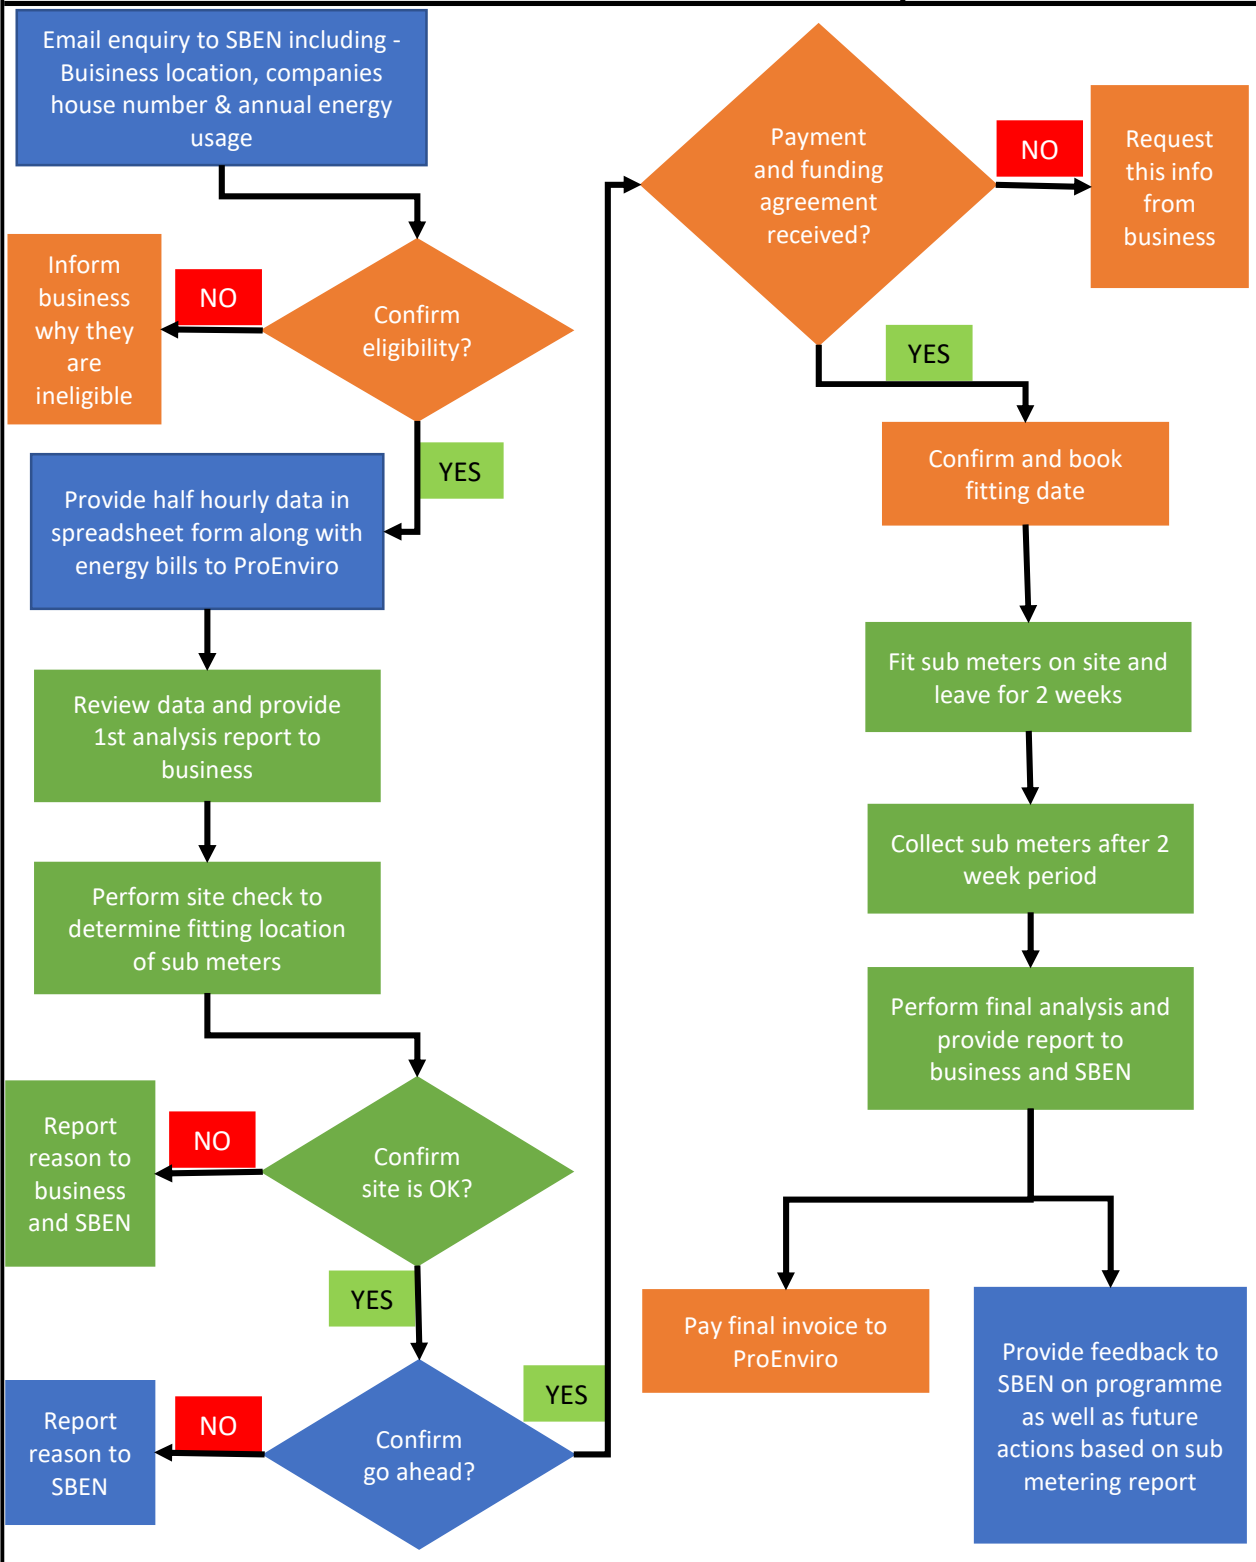

Smart Energy Monitoring Process Flow

KEY	To be performed by SBEN	To be performed by ProEnviro	To be performed by the business
------------	-------------------------	------------------------------	---------------------------------